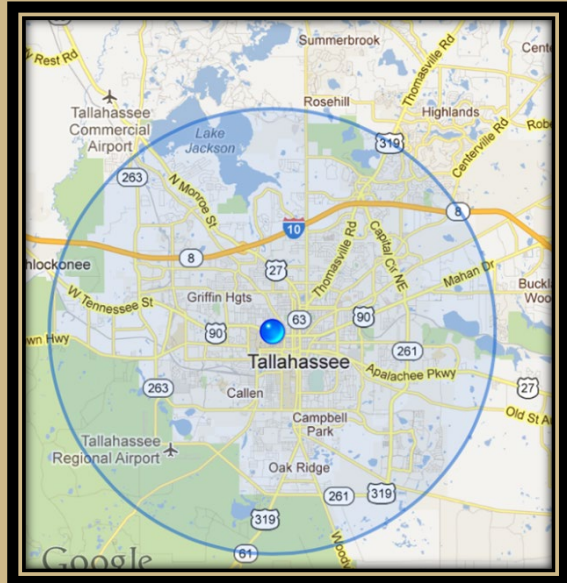

Everbridge App / Safety Connection

!!COMING SOON!!

Florida State University Police Department

- Receive important safety notifications from FSU ALERT! on your mobile device without providing a mobile number
- Provides a virtual escort by setting a timer
- Your Contact info, GPS Location, and 2-minute video stream provided to FSU Police instantly in the event of an emergency
- Works both Nationally and Internationally

Available for download using