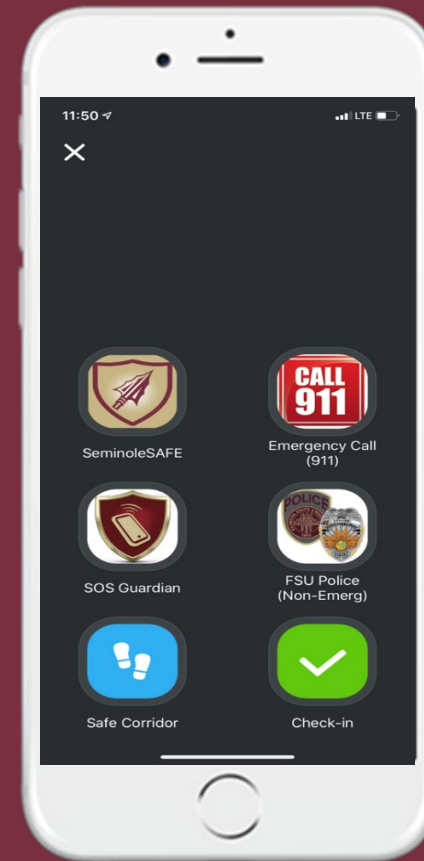

Everbridge App / Safety Connection

!!COMING SOON!!

Florida State University Police Department

- Receive important safety notifications from FSU ALERT! on your mobile device without providing a mobile number
- Provides a virtual escort by setting a timer
- Your Contact info, GPS Location, and 2-minute video stream provided to FSU Police instantly in the event of an emergency
- Works both Nationally and Internationally

Available for download using