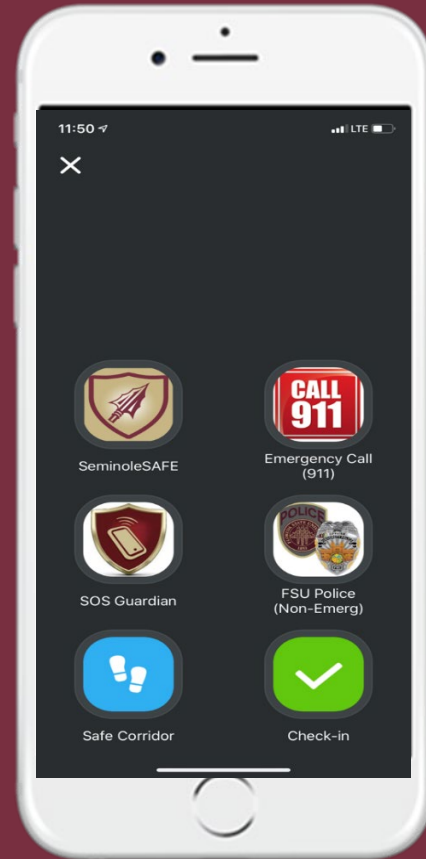

## Everbridge App / Safety Connection

**!!COMING SOON!!**

Registering for the Everbridge App / Safety Connection

- Access the App store (iOS devices) or Google Play (Android devices) to download the Everbridge App

Once Installed:

- Click on “Find an Organization or Subscription”
- Search for “FSU” or “Florida State University”
- Log in using your FSU credentials
- All notifications are displayed on your home screen.
- “Click” the shield button to access safety features.

## Everbridge App / Safety Connection

**!!COMING SOON!!**

*\*\* The user must give Everbridge permission to activate the recording features and GPS location. Opt-in and out of either at any time. \*\**

- Access to the **SeminoleSAFE App**
- **Emergency Call** –By clicking the “Emergency Call” button it automatically Calls 9-1-1.
- Click on the FSUPD Icon to call FSUPD’s Non-Emergency number.
- **SOS Guardian** – Automatically notifies FSU Police, providing the GPS Location of the Faculty, Staff, or Student while transmitting live audio and streaming video for 2 minutes.\*\*
- **SAFE Corridor** – Timed escort that tracks recent locations leaving a trail of last locations visited. Failure to turn off timer will send an SOS alert to FSUPD.\*\*
- **Check In** – Shares your location with FSUPD. Your last location will be the only location shared.\*\*