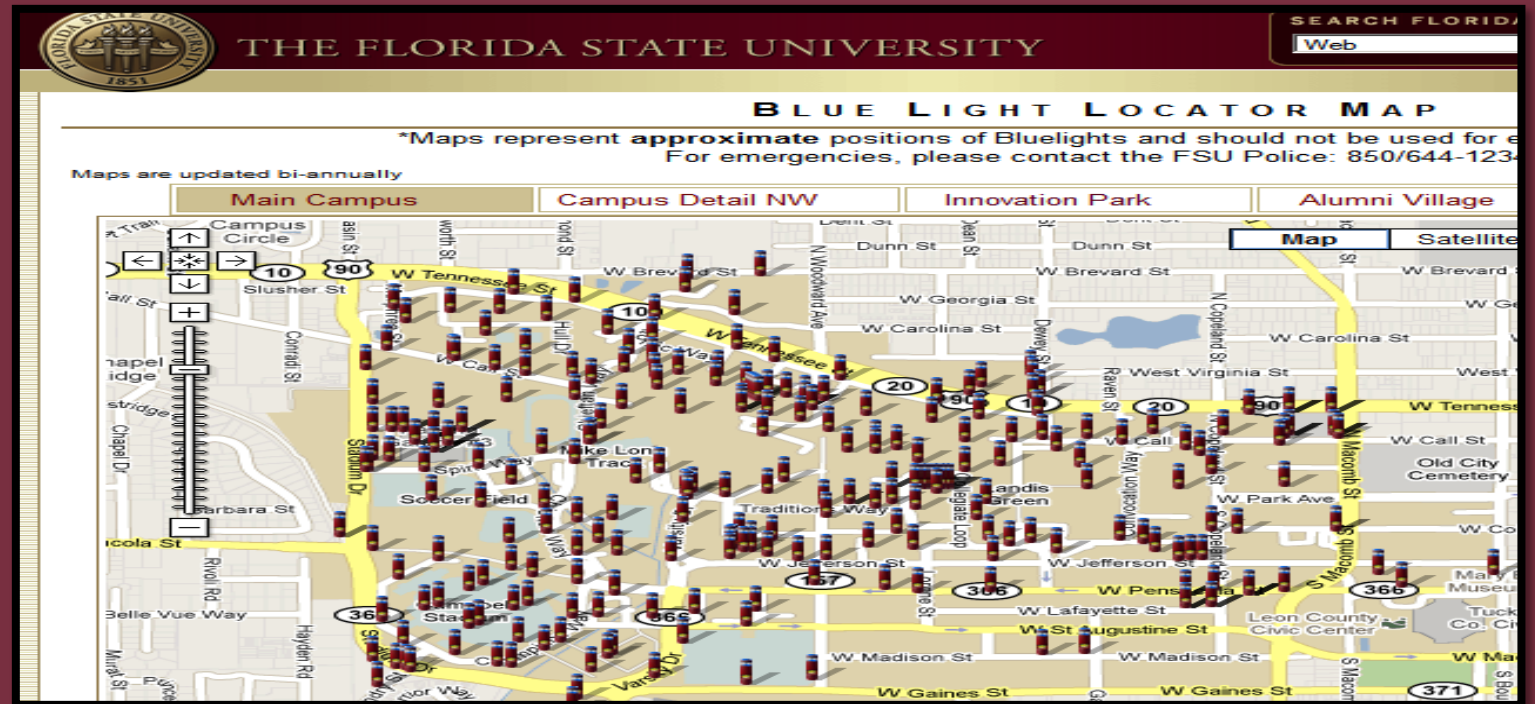

Emergency Blue Lights On Campus

Florida State University Police Department

Florida State University controls more than 400 blue light phone kiosks, which, when activated, flash a blue light strobe and ring directly to the police department in case of emergency.