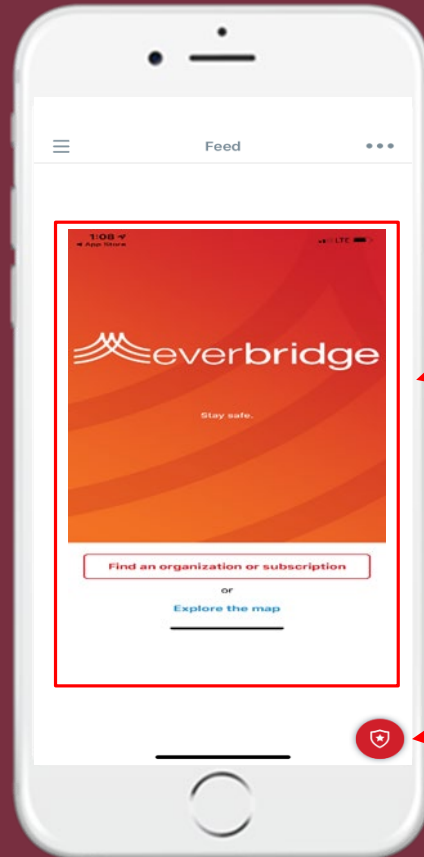

## Everbridge App / Safety Connection

**!!COMING SOON!!**

Registering for the Everbridge App / Safety Connection

- Access the App store (iOS devices) or Google Play (Android devices) to download the Everbridge App

Once Installed:

- Click on “Find an Organization or Subscription”
- Search for “FSU” or “Florida State University”
- Log in using your FSU credentials
- All notifications are displayed on your home screen.
- “Click” the shield button to access safety features.