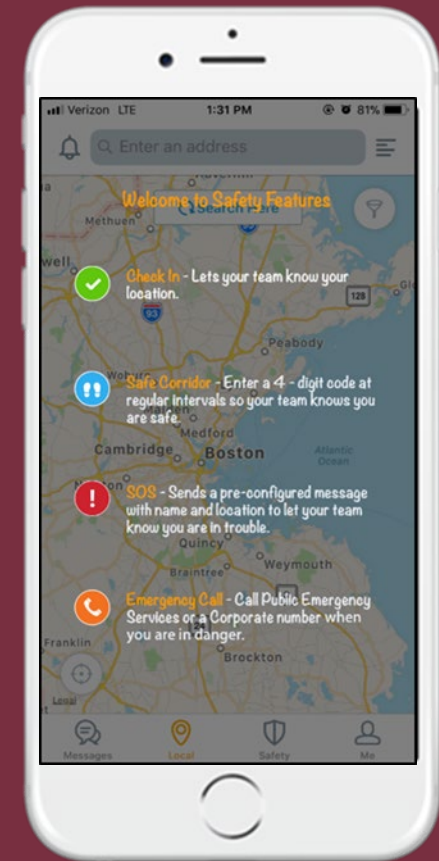

Everbridge App / Safety Connection

!!COMING SOON!!

Florida State University Police Department

- Receive important safety notifications from FSU ALERT! on your mobile device without providing a mobile number
- Provides a virtual escort by setting a timer
- Your Contact info, GPS Location, and 2-minute video stream provided to FSU Police instantly in the event of an emergency
- Works both Nationally and Internationally

Available for download using