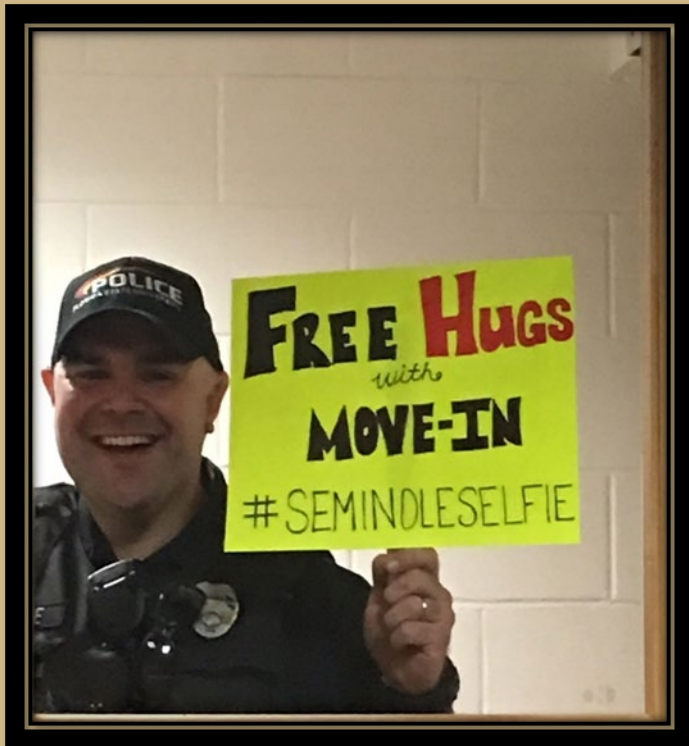

Florida State University Police Department

FSUPD Facts

- ☐ Full Service, Accredited Law Enforcement Agency (Florida Commission on Accreditation)
- ☐ Police with powers of arrest, not Campus Security
- ☐ 24/7/365 campus response
- ☐ 81 sworn Police Officers, numerous civilian support staff
- ☐ Average Number of years of law enforcement experience: 12 years (We are here to help!)
- ☐ Follow compliance with Department of Education Crime Reporting Guidelines (Clery)