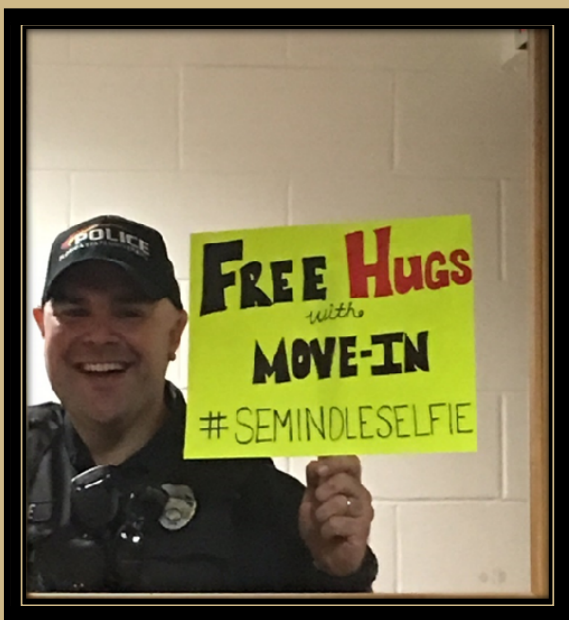

Florida State University Police Department

FSUPD Facts

- ☐ Full Service, Accredited Law Enforcement Agency (Florida Commission on Accreditation)
- ☐ Police with powers of arrest, not Campus Security
- ☐ 24/7/365 campus response
- ☐ 75 sworn Police Officers, numerous civilian support staff
- ☐ Average Number of years of law enforcement experience: 12 years (We are here to help!)
- ☐ Follow compliance with Department of Education Crime Reporting Guidelines (Clery)