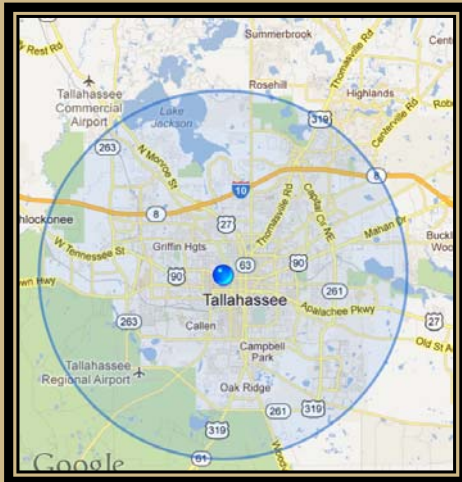

FSU Guardian / Rave Guardian

Florida State University Police Department

FSU **GUARDIAN**

Provides a virtual escort by setting a timer

Important Information Provided to 911 Dispatch

GPS Location Provided to 911 Dispatchers in the event of an emergency.

Ability to report crime or suspicious incidents via the app

FSU **GUARDIAN**

A Service of THE FLORIDA STATE UNIVERSITY

My Account

Anne Tesser
aqt07@my.fsu.edu

Height: 5 feet 3 inches Hair: Blonde
Weight: 125 lbs Eyes: Hazel

Special Notes:
I am an insulin dependent diabetic.

Guardian

To set your timer, dial:
850-807-4949
Be prepared to provide your PIN.

For immediate assistance:
9-1-1

[Click to send this information to your mobile phone](#)

The phone number you have registered and from which you can access Guardian is 850-445-9516. [If this is not correct, please click here.](#)

About Verizon Wireless Location

Your wireless carrier, Verizon Wireless, may be able to provide us your location. However, there are actions you need to take to enable this feature. [Click here to determine if how you can enable location on your phone.](#)

Mobile Phones

(1) 850-445-9516 Confirmed [Test](#) [Edit](#)

Email [Add](#)

Registration email:
aqt07@my.fsu.edu [Test](#)

Emergency Contacts [Add](#)

Bill Tesser [Edit](#) [Remove](#)

Vehicles [Add](#)

2008 Ford Escape SUV [Edit](#) [Remove](#)