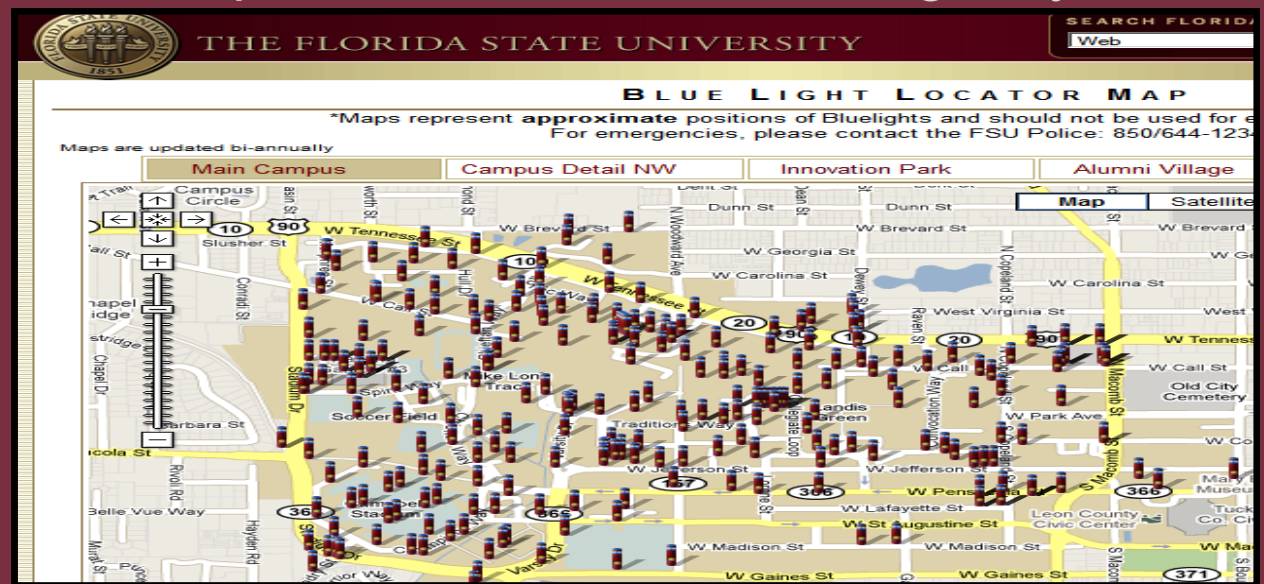

Emergency Blue Lights On Campus

Florida State University controls more than 400 blue light phone kiosks, which, when activated, flash a blue light strobe and ring directly to the police department in case of emergency.

Florida State University Police Department